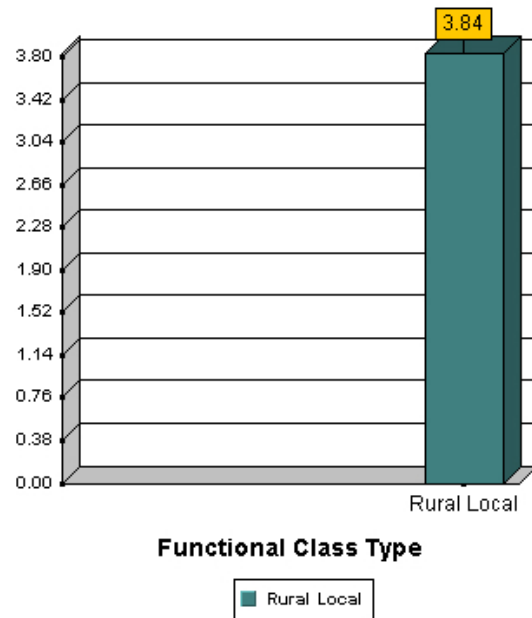

### Average Rating by Functional Class - Paved Town of Concord

### Average Rating by Functional Class - Unpaved Town of Concord

*\*\*The information shown is based on actual data. Pavement sections without actual rating data were not included in this analysis.*