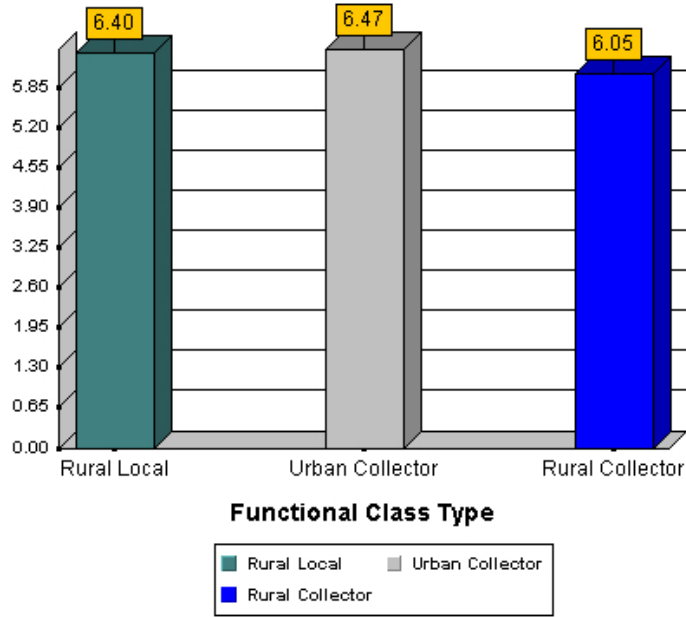

### Average Rating by Functional Class - Paved Town of Concord

### Average Rating by Functional Class - Unpaved Town of Concord

*\*\*The information shown is based on actual data. Pavement sections without actual rating data were not included in this analysis.*